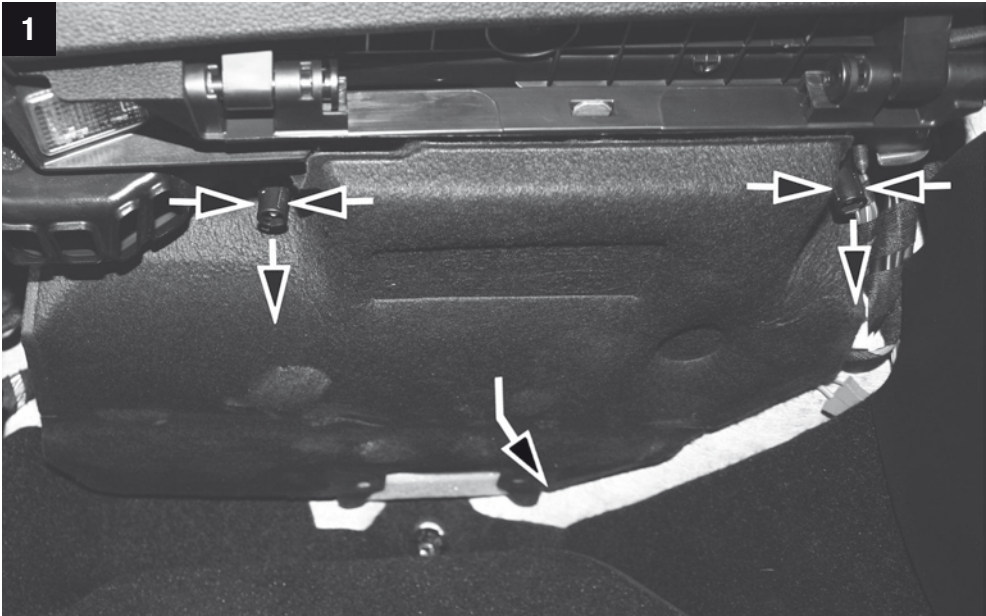

MANNN FILTER

24 min.

Ford

CU/CUK/FP 2436

CU/CUK/FP 2436

Ford B-Max, Transit / Tourneo Courier (C4A)

CU/CUK/FP 2436

Ford B-Max, Transit / Tourneo Courier (C4A)