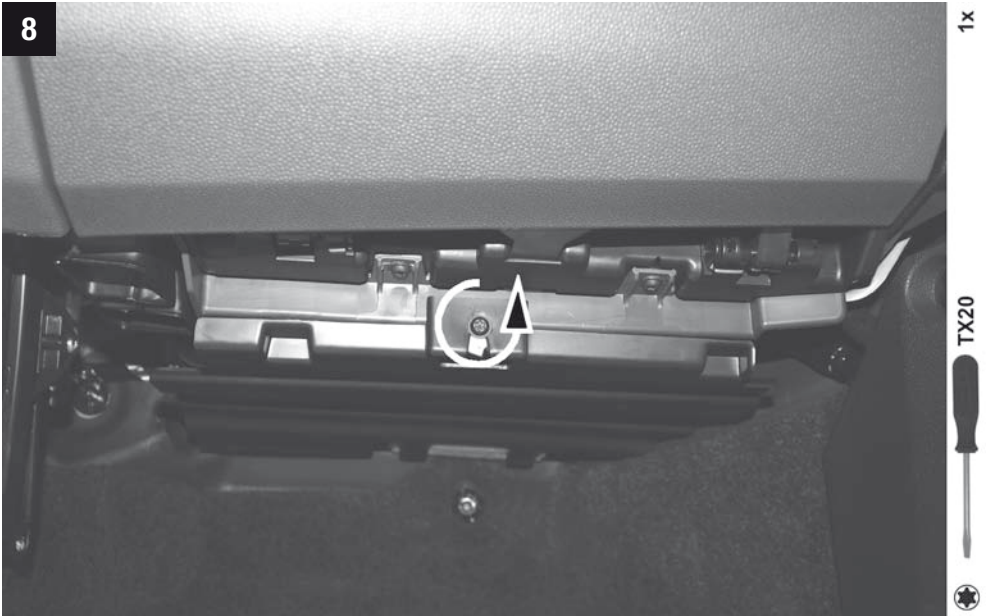

CU/CUK/FP 2436

Ford Ecosport