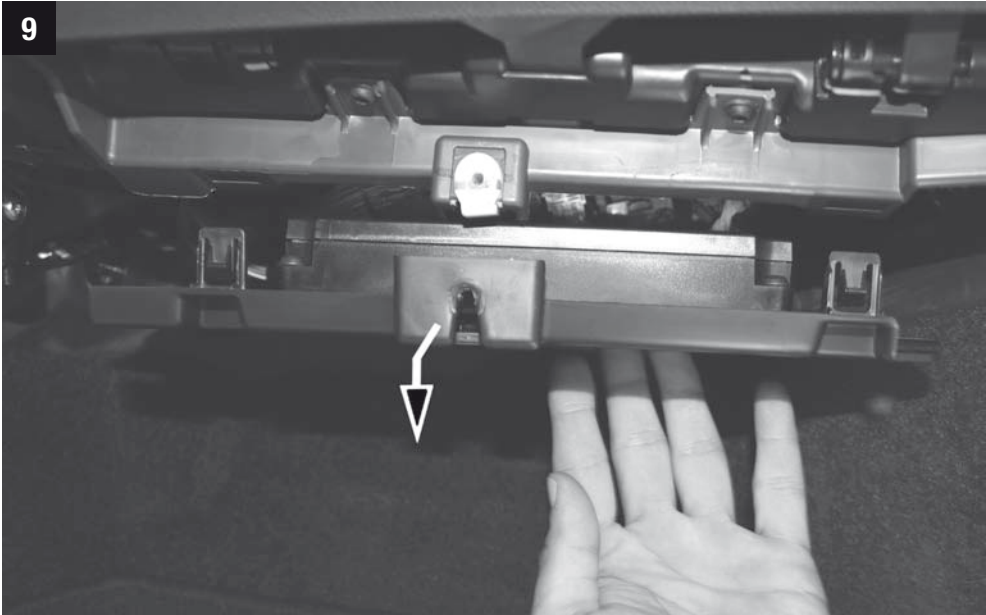

CU/CUK/FP 2436

Ford Ecosport