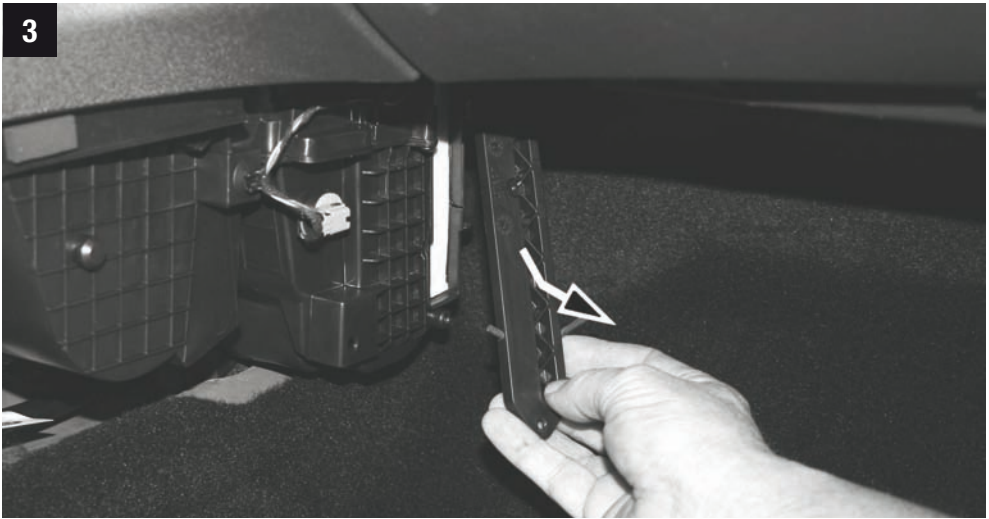

PH2

2

1x

TX15

CU/CUK/FP 2436

Ford Fiesta VI

MANN FILTER

MANN+HUMMEL GMBH · Automotive Aftermarket · 71631 Ludwigsburg · Germany
Customer Service Center, Germany: +49 (0) 71 41 98-25 50, Fax. +49 (0) 71 41 98-25 58
Other countries: Tel. +49 (0) 71 41 98-28 80, Fax. +49 (0) 71 41 98-25 58
customer-service@mann-hummel.com
www.mann-filter.com