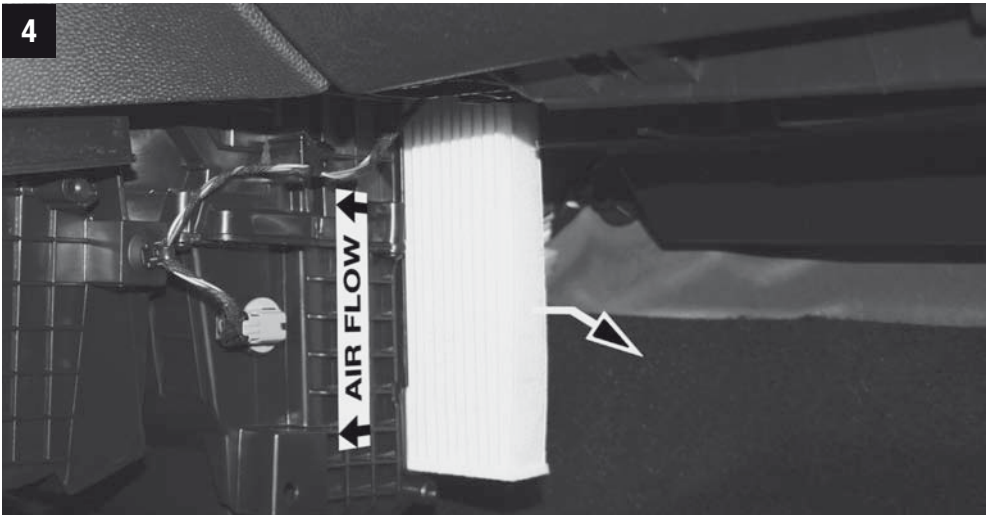

CU/CUK/FP 2436

Ford Fiesta VI

MANN FILTER

MANN+HUMMEL GMBH · Automotive Aftermarket · 71631 Ludwigsburg · Germany
Customer Service Center, Germany: +49 (0) 71 41 98-25 50, Fax. +49 (0) 71 41 98-25 58
Other countries: Tel. +49 (0) 71 41 98-28 80, Fax. +49 (0) 71 41 98-25 58
customer-service@mann-hummel.com
www.mann-filter.com