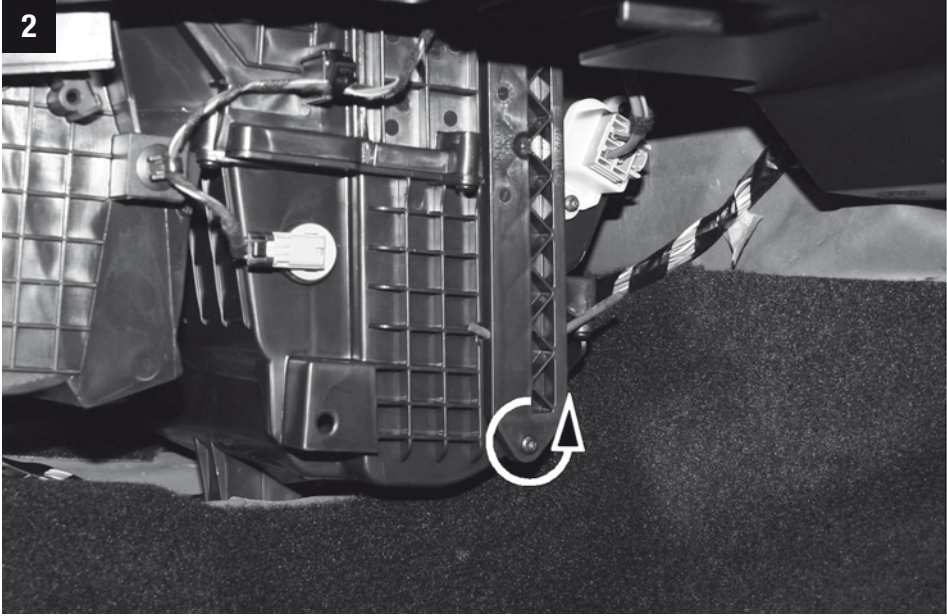

CU/CUK/FP 2436

Ford Fiesta VI

1

1x

PH2

2

1x

TX15