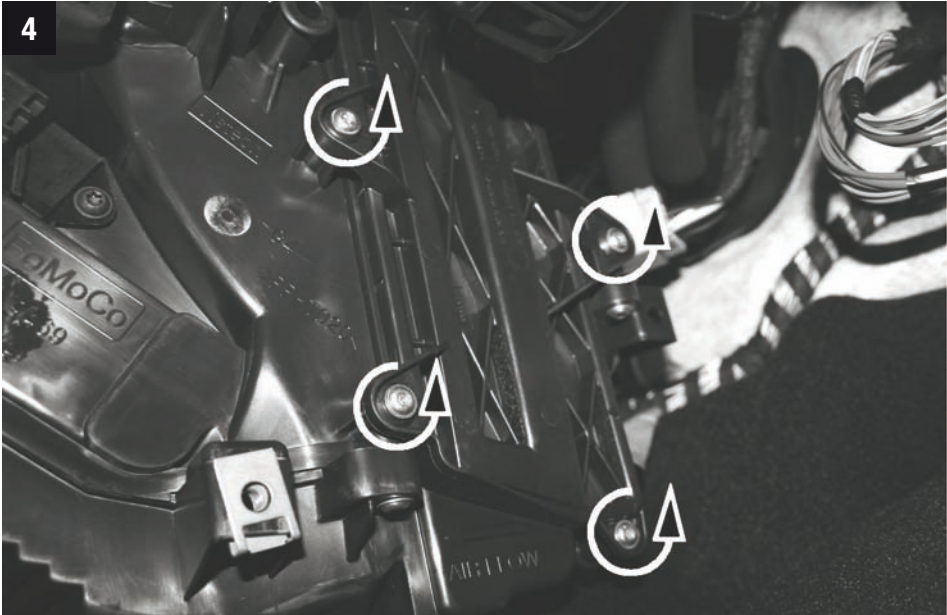

CU/CUK/FP 2436

Ford B-Max, Transit / Tourneo Courier (C4A)