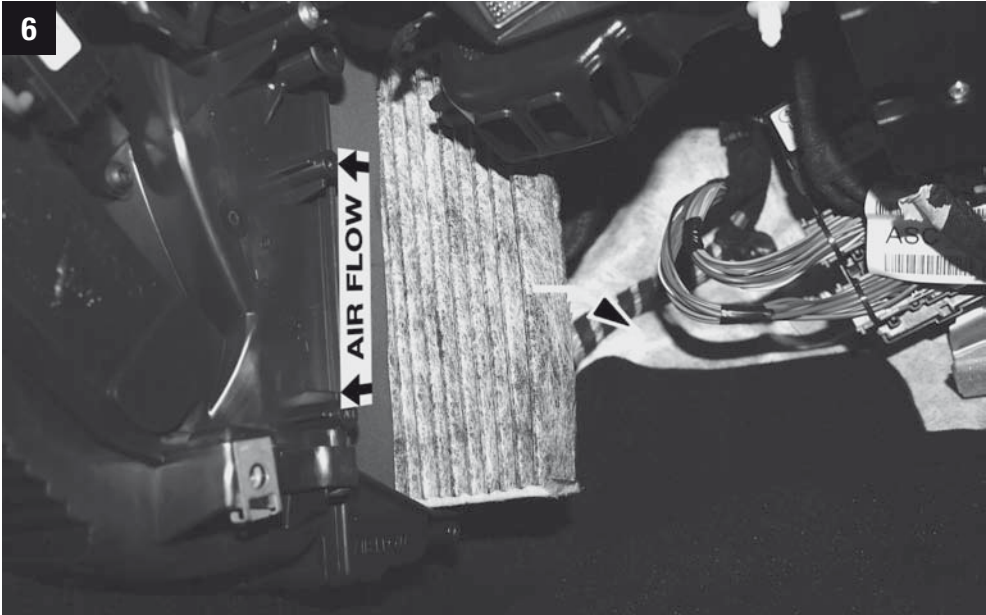

CU/CUK/FP 2436

Ford B-Max, Transit / Tourneo Courier (C4A)