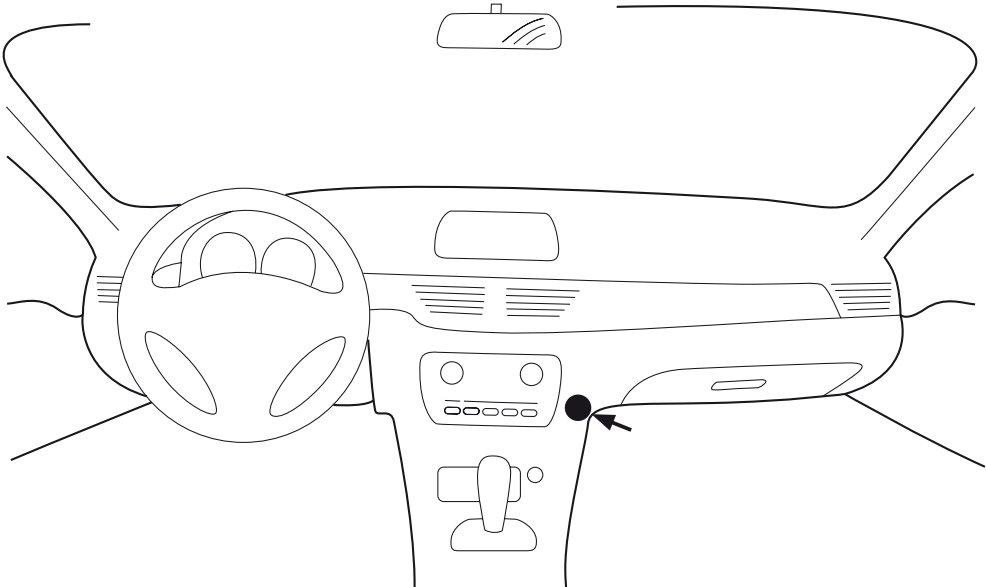

MANNN FILTER

24 min.

Ford

CU/CUK/FP 2436

CU/CUK/FP 2436

Ford B-Max, Transit / Tourneo Courier (C4A)

CU/CUK/FP 2436

Ford B-Max, Transit / Tourneo Courier (C4A)