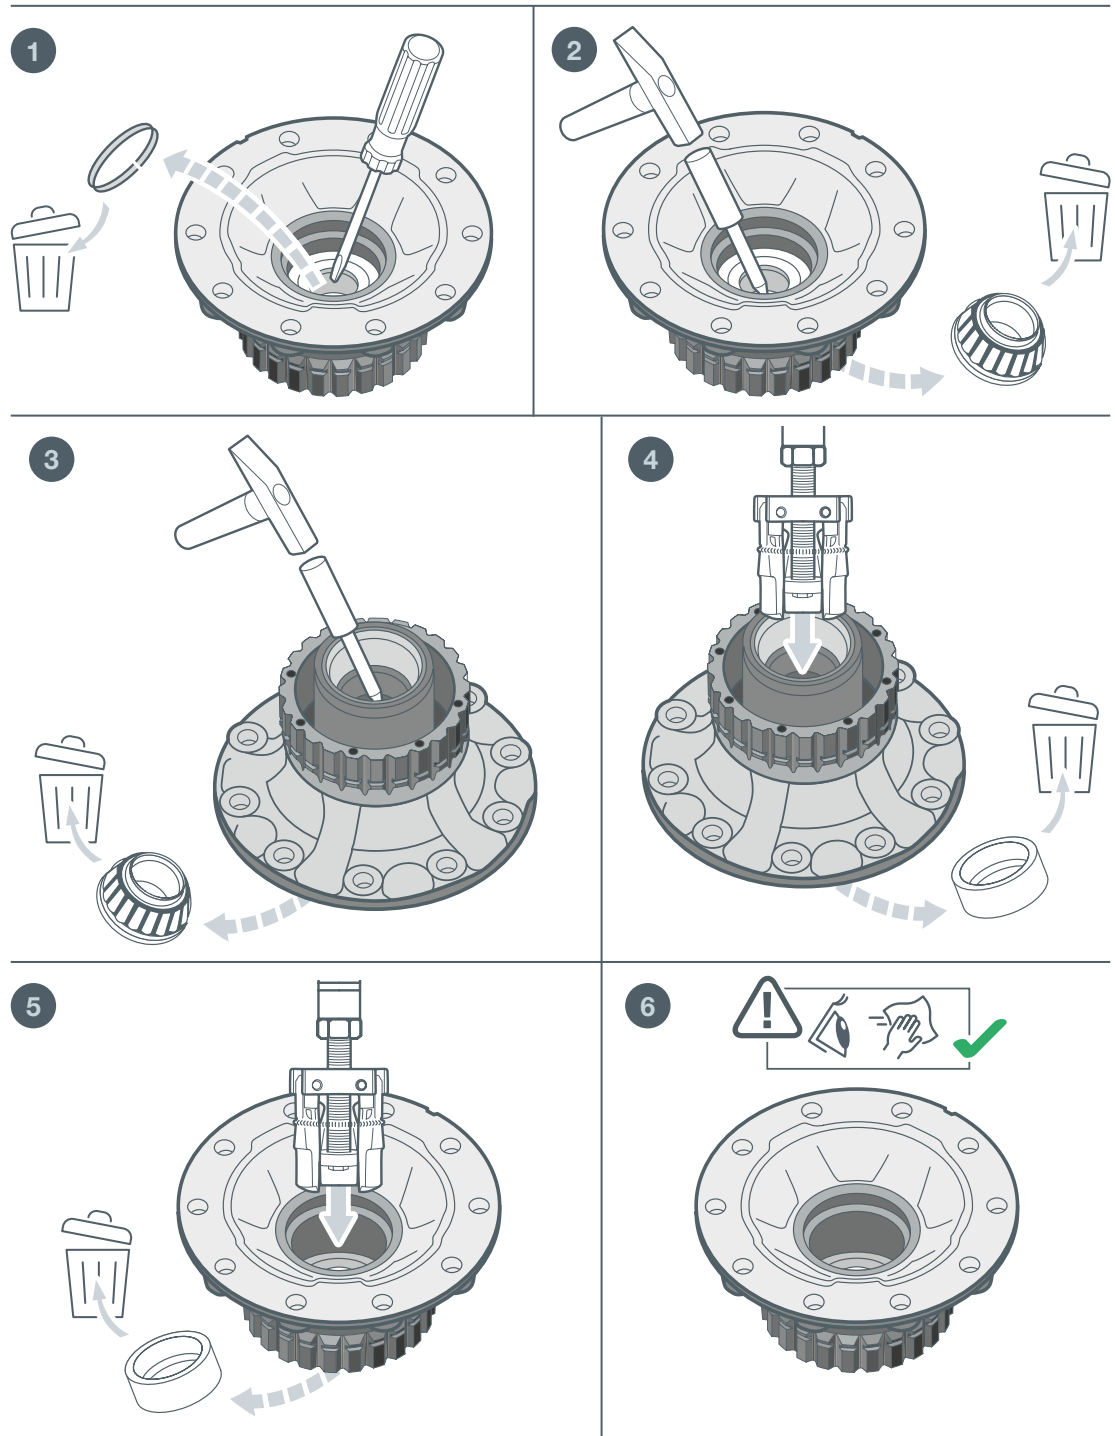

INFO

Fitting Guide - Wheel Bearing

febi
35047
35078
170317

For more technical information please visit: partsfinder.bilsteingroup.com

Ferdinand Bilstein GmbH + Co. KG

Wilhelmstr. 47 | 58256 Ennepetal | Germany | Tel. +49 2333 911-0 | www.bilsteingroup.com