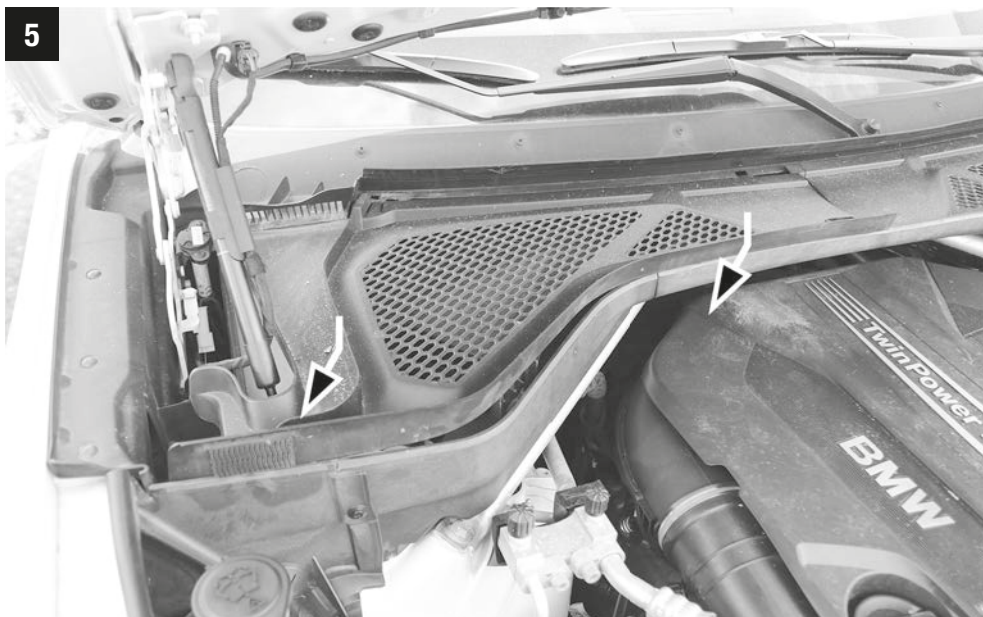

CU/CUK/FP 2941-2
BMW X5 (F15), X6 (F16)

**MANN
FILTER**