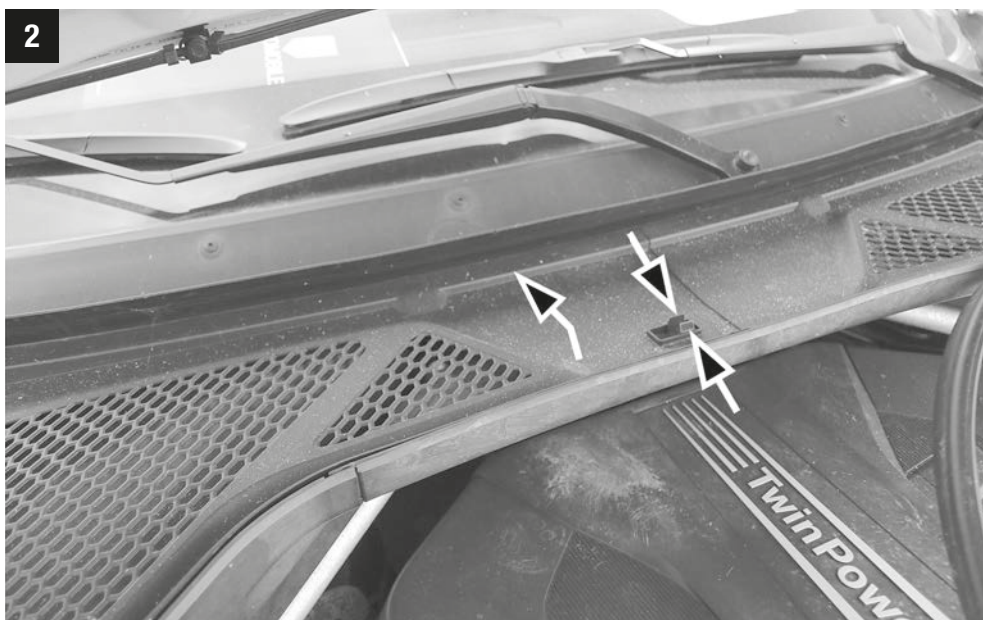

CU/CUK/FP 2941-2

BMW X5 (F15), X6 (F16)

**MANN
FILTER**