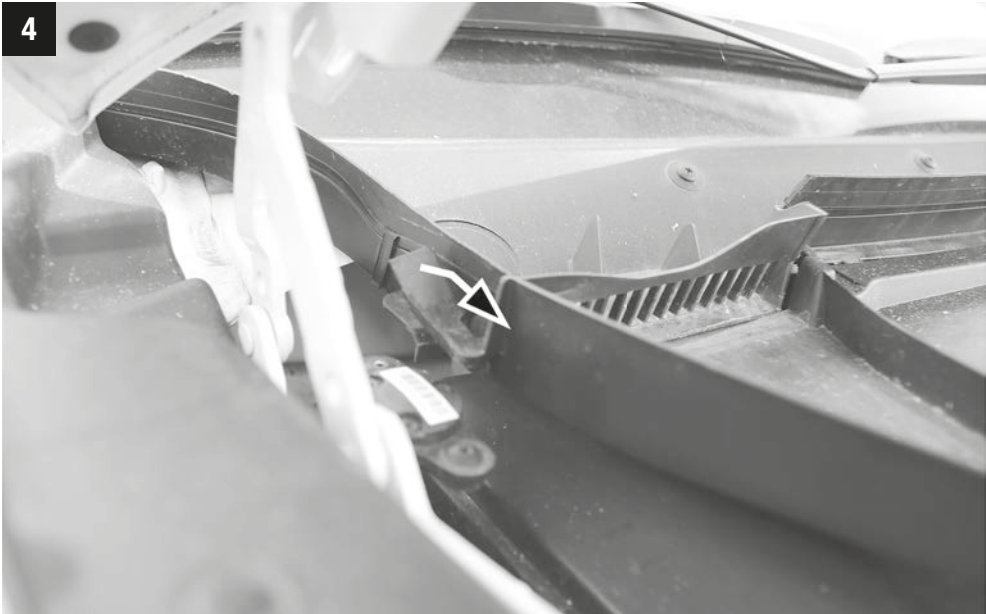

CU/CUK/FP 2941-2

BMW X5 (F15), X6 (F16)