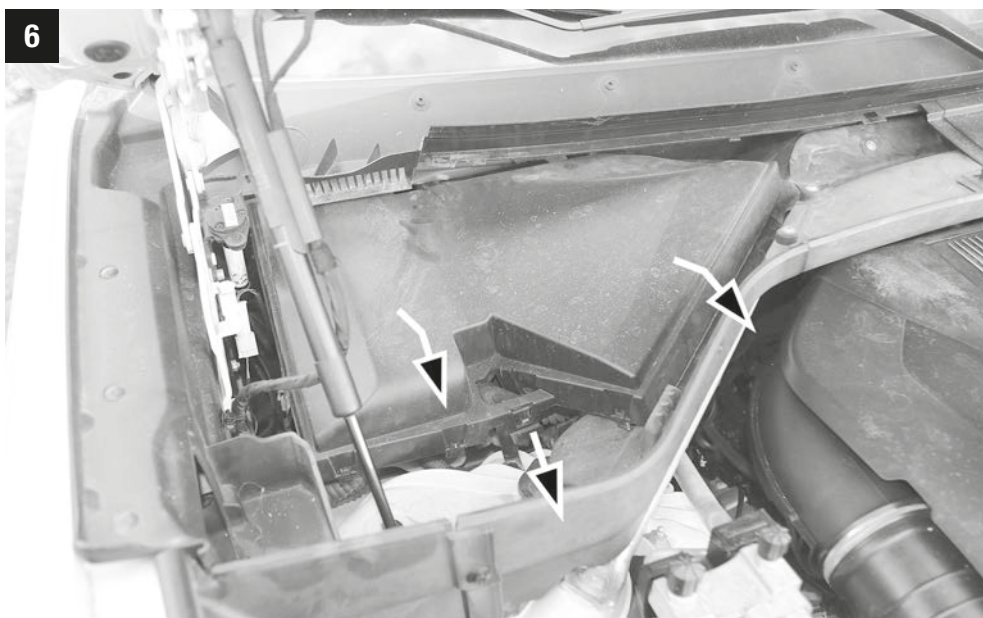

CU/CUK/FP 2941-2
BMW X5 (F15), X6 (F16)

**MANN
FILTER**