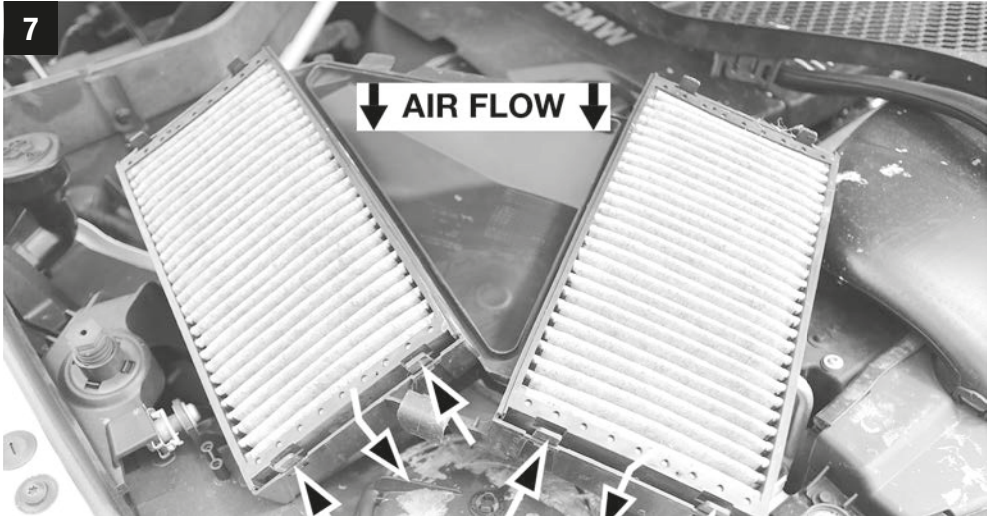

CU/CUK/FP 2941-2

BMW X5 (F15), X6 (F16)

**MANN
FILTER**

MANN+HUMMEL GMBH · Automotive Aftermarket · 71631 Ludwigsburg · Germany
Customer Service Center, Germany: +49 (0) 71 41 98-25 50, Fax. +49 (0) 71 41 98-25 58
Other countries: Tel. +49 (0) 71 41 98-28 80, Fax. +49 (0) 71 41 98-25 58
customer-service@mann-hummel.com
www.mann-filter.com