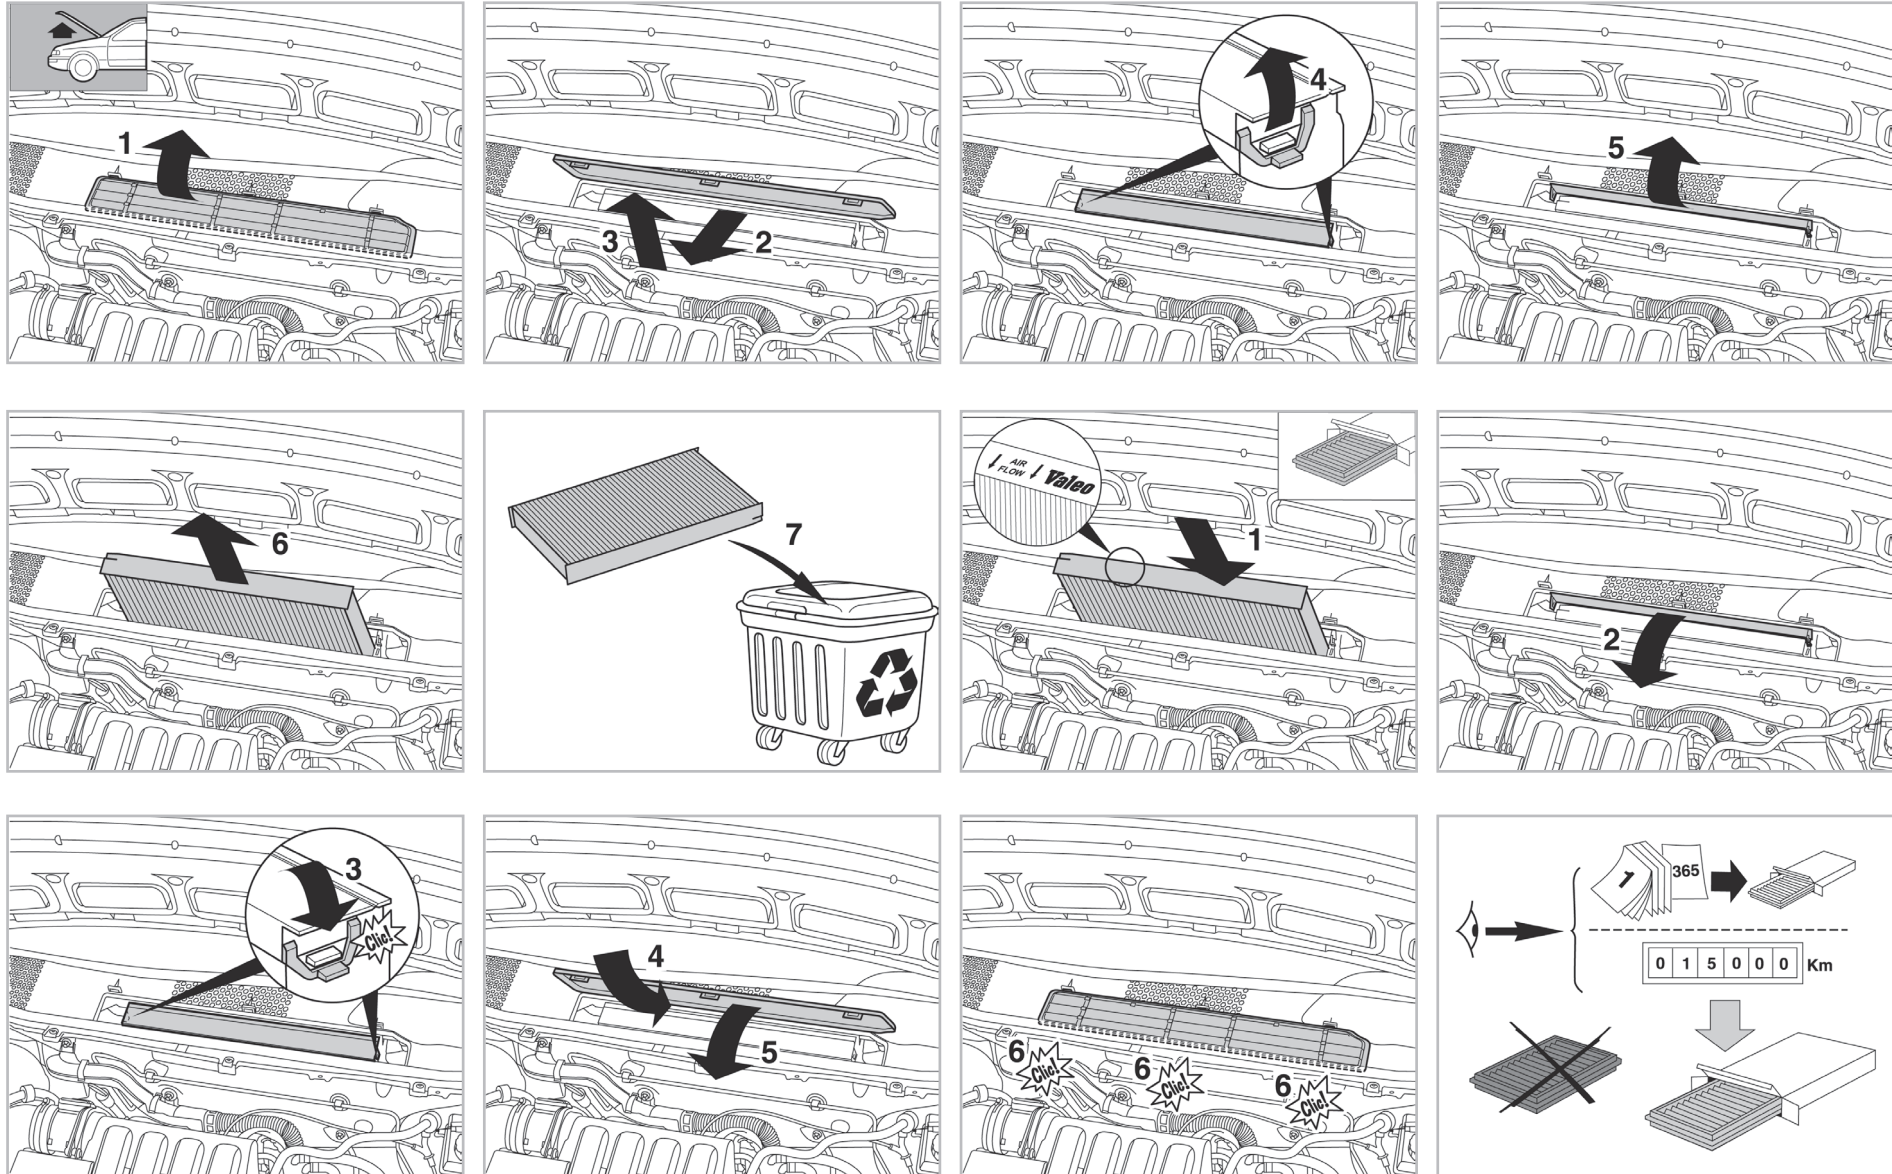

particle
filter

FOR
MERCEDES

A CLASS (169) A/C+/- (07/04 >) / B CLASS (245) A+ (03/05 >)

715506

FH421

PA

WANT TO
KNOW MORE?

www.valeo-techassist.com