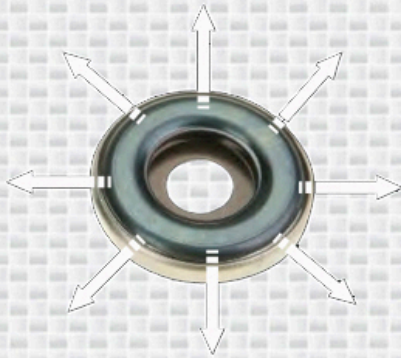

Bearing feature mk100

Renault Kangoo I

FI137EU

Mounting kit + bearing : MK100

Renault Kangoo I

Bearing feature of mounting kit : MK100

The bearing contained in the mounting kit reference MK100 has a lateral clearance of about 1 mm (same OE number 82 00651172).

This lateral play disappears when the vehicle is in support (wheel on the ground)

RENAULT	MONROE	REFLEX ADVENTURE	ORIGINAL	REFLEX ADVENTURE	ORIGINAL	LL L.A.	OD
KANGOO (KC011)							
1.2 1.2 16V 1.4 1.6 16 V 1.5 00L 1.9 D 55 1.9 D 65 1.9 00L 1.9 01L (*) (4 x 2) (*) 4 x 4 (*) CUB (*) 500 kg (*) C50 (*) 03 (*) Pampa (4 x 4)			11285	MC100 MK100	43107		OD
1.4 1.6 16 V 1.5 00L 1.9 D 55 1.9 D 65 1.9 01L 1.9 01L (*) (4 x 2) (*) 4 x 4 (*) 500 kg (*) C50 (*) 03 (*) Pampa (4 x 4)			11285	MC100 MK100	G55022		OD
1.2 1.2 16V 1.4 1.6 16 V 1.5 00L 1.9 D 55 1.9 D 65 1.9 00L 1.9 01L (*) (4 x 2) (*) 4 x 4 (*) CUB (*) 500 kg (*) C50 (*) 03 (*) Pampa (4 x 4)			11285	MC100 MK100			OD

Tightening torque :

Upper mounting : 6.0 da N.m

Lower mounting : 10.5 da N.m

You will find all our shock absorber, our online catalog
www.monroecatalogue.eu