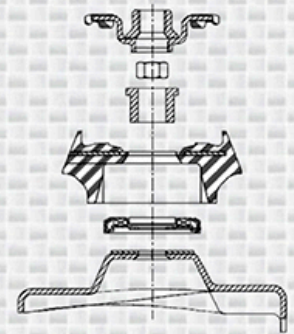

Bearing feature mk100

Renault Kangoo I

FI137EU

Mounting kit + bearing : MK100

Renault Kangoo I

Bearing feature of mounting kit : MK100

The bearing contained in the mounting kit reference MK100 has a lateral clearance of about 1 mm (same OE number 82 00651172).

This lateral play disappears when the vehicle is in support (wheel on the ground)

RENAULT	MONROE	REFLEX ADVENTURE	ORIGINAL	REFLEX ADVENTURE	ORIGINAL	LL L.A.	OD
KANGOO (KC011)							
1.2 1.2 16V 1.4 1.6 16 V 1.5 00L 1.9 D 55 1.9 D 65 1.9 00L 1.9 01L (*) (4 x 2) (*) 4 x 4 (*) CUB (*) 500 kg (*) C50 (*) 03 (*) Pampa (4 x 4)			11285	MC100 MK100	43107		OD
1.4 1.6 16 V 1.5 00L 1.9 D 55 1.9 D 65 1.9 01L 1.9 01L (*) (4 x 2) (*) 4 x 4 (*) 500 kg (*) C50 (*) 03 (*) Pampa (4 x 4)			11285	MC100 MK100	G55022		OD
1.2 1.2 16V 1.4 1.6 16 V 1.5 00L 1.9 D 55 1.9 D 65 1.9 00L 1.9 01L (*) (4 x 2) (*) 4 x 4 (*) CUB (*) 500 kg (*) C50 (*) 03 (*) Pampa (4 x 4)			11285	MC100 MK100			OD

Tightening torque :

Upper mounting : 6.0 da N.m

Lower mounting : 10.5 da N.m

You will find all our shock absorber, our online catalog
www.monroecatalogue.eu