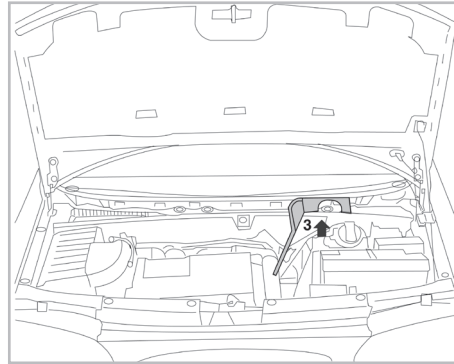

COMFORT

particle filter

FOR

**FORD**  
**SEAT**  
**VOLKSWAGEN**

**GALAXY A/C+/- (05/95 >)**  
**ALHAMBRA I A/C+/- (03/96 >)**  
**SHARAN A/C+/- (08/95 >)**

698247

FH503

PA