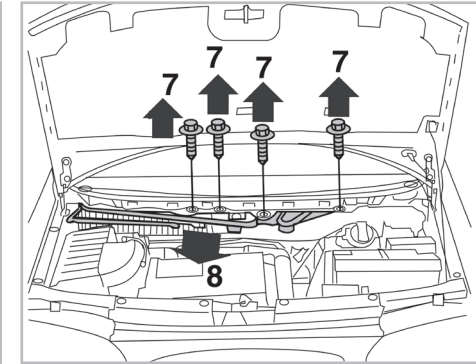

COMFORT

particle filter

FOR

**FORD**  
**SEAT**  
**VOLKSWAGEN**

**GALAXY A/C+/- (05/95 >)**  
**ALHAMBRA I A/C+/- (03/96 >)**  
**SHARAN A/C+/- (08/95 >)**

698247

FH503

PA