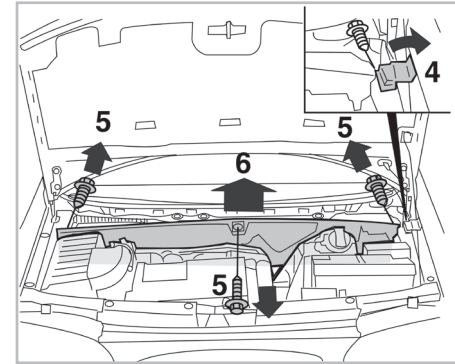

COMFORT

particle filter

FOR

**FORD**  
**SEAT**  
**VOLKSWAGEN**

**GALAXY A/C+/- (05/95 >)**  
**ALHAMBRA I A/C+/- (03/96 >)**  
**SHARAN A/C+/- (08/95 >)**

698247

FH503

PA