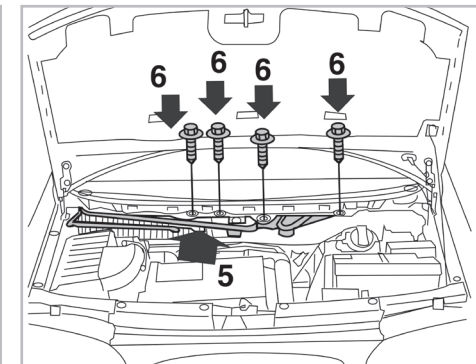

COMFORT

particle filter

FOR

**FORD**  
**SEAT**  
**VOLKSWAGEN**

**GALAXY A/C+/- (05/95 >)**  
**ALHAMBRA I A/C+/- (03/96 >)**  
**SHARAN A/C+/- (08/95 >)**

698247

FH503

PA