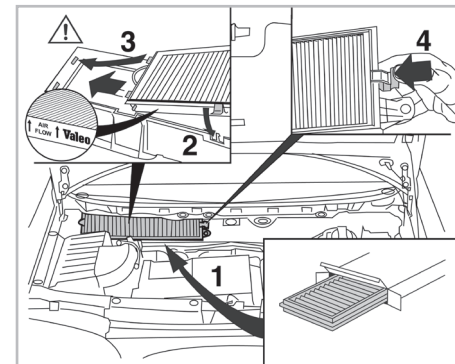

COMFORT

particle filter

FOR

**FORD**  
**SEAT**  
**VOLKSWAGEN**

**GALAXY A/C+/- (05/95 >)**  
**ALHAMBRA I A/C+/- (03/96 >)**  
**SHARAN A/C+/- (08/95 >)**

698247

FH503

PA