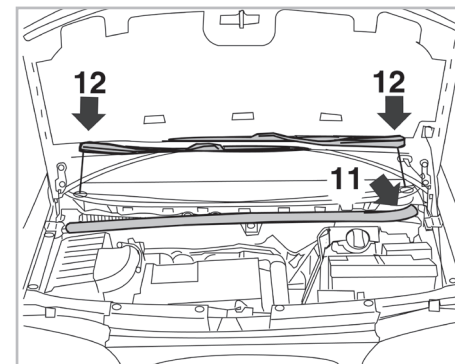

COMFORT

particle filter

FOR

**FORD**  
**SEAT**  
**VOLKSWAGEN**

**GALAXY A/C+/- (05/95 >)**  
**ALHAMBRA I A/C+/- (03/96 >)**  
**SHARAN A/C+/- (08/95 >)**

698247

FH503

PA