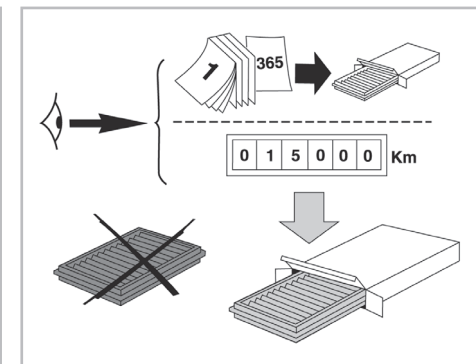

COMFORT

particle filter

FOR

**FORD**  
**SEAT**  
**VOLKSWAGEN**

**GALAXY A/C+/- (05/95 >)**  
**ALHAMBRA I A/C+/- (03/96 >)**  
**SHARAN A/C+/- (08/95 >)**

698247

FH503

PA