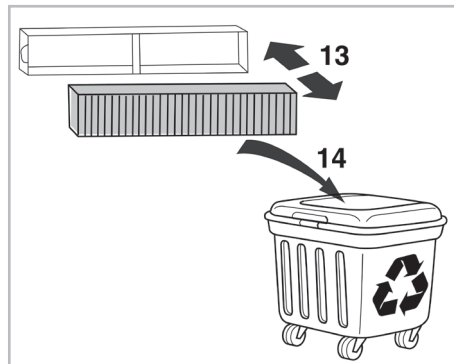

COMFORT

particle filter

FOR

**FORD**  
**SEAT**  
**VOLKSWAGEN**

**GALAXY A/C+/- (05/95 >)**  
**ALHAMBRA I A/C+/- (03/96 >)**  
**SHARAN A/C+/- (08/95 >)**

698247

FH503

PA