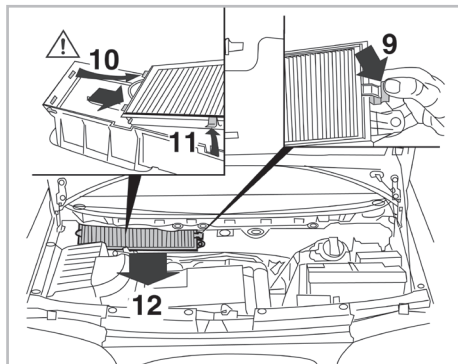

COMFORT

particle filter

FOR

**FORD**  
**SEAT**  
**VOLKSWAGEN**

**GALAXY A/C+/- (05/95 >)**  
**ALHAMBRA I A/C+/- (03/96 >)**  
**SHARAN A/C+/- (08/95 >)**

698247

FH503

PA