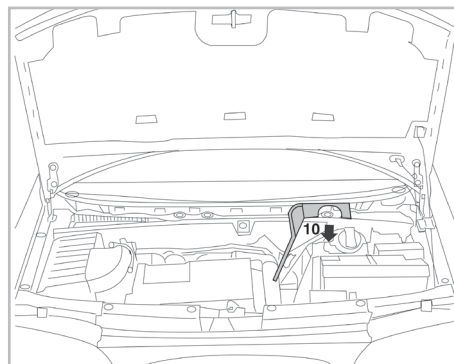

COMFORT

particle filter

FOR

**FORD**  
**SEAT**  
**VOLKSWAGEN**

**GALAXY A/C+/- (05/95 >)**  
**ALHAMBRA I A/C+/- (03/96 >)**  
**SHARAN A/C+/- (08/95 >)**

698247

FH503

PA