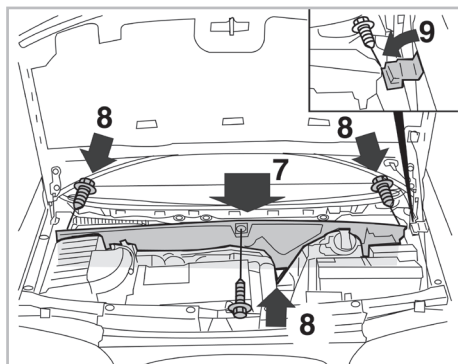

COMFORT

particle filter

FOR

**FORD**  
**SEAT**  
**VOLKSWAGEN**

**GALAXY A/C+/- (05/95 >)**  
**ALHAMBRA I A/C+/- (03/96 >)**  
**SHARAN A/C+/- (08/95 >)**

698247

FH503

PA