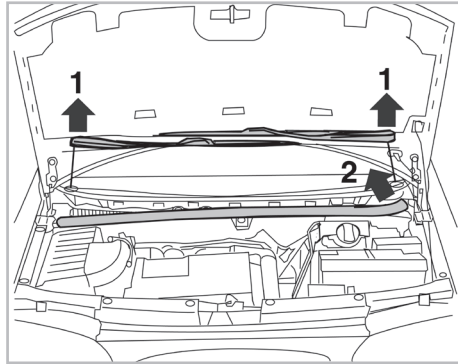

COMFORT

particle filter

FOR

**FORD**  
**SEAT**  
**VOLKSWAGEN**

**GALAXY A/C+/- (05/95 >)**  
**ALHAMBRA I A/C+/- (03/96 >)**  
**SHARAN A/C+/- (08/95 >)**

698247

FH503

PA