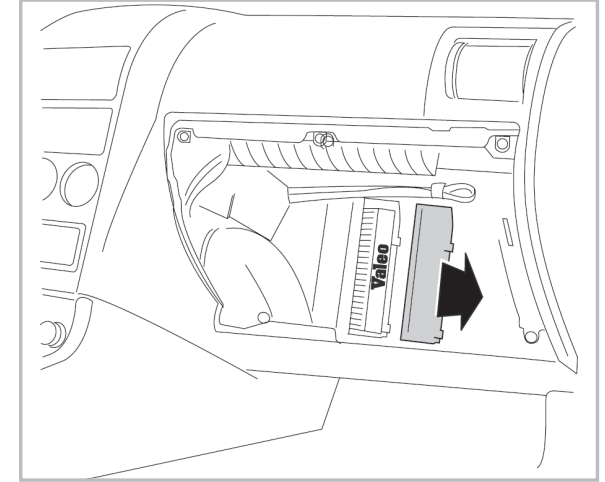

FOR
ALFA ROMEO 159 A/C+ (09/05 >)

PROTECT

combined with
active carbon

715533

FH329

CA

**WANT TO
KNOW MORE?**

www.valeo-techassist.com