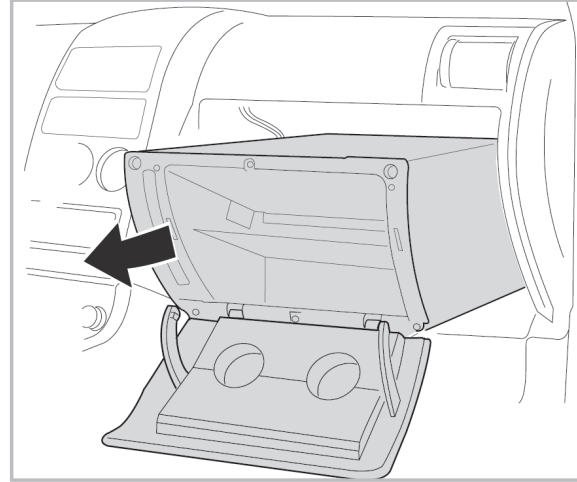

FOR
ALFA ROMEO 159 A/C+ (09/05 >)

PROTECT

combined with
active carbon

715533

FH329

CA

**WANT TO
KNOW MORE?**

www.valeo-techassist.com