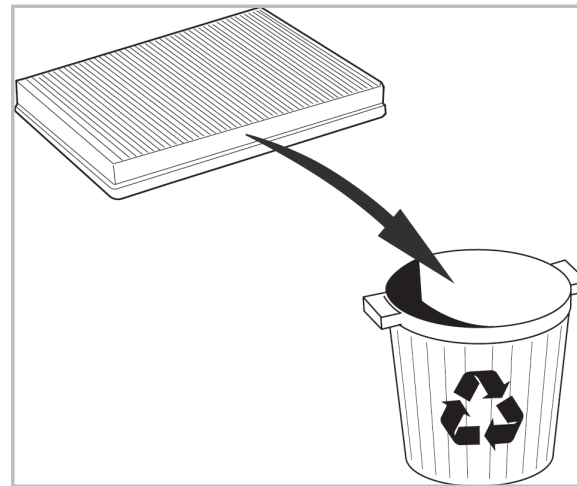

FOR
ALFA ROMEO 159 A/C+ (09/05 >)

PROTECT

combined with
active carbon

715533

FH329

CA

**WANT TO
KNOW MORE?**

www.valeo-techassist.com