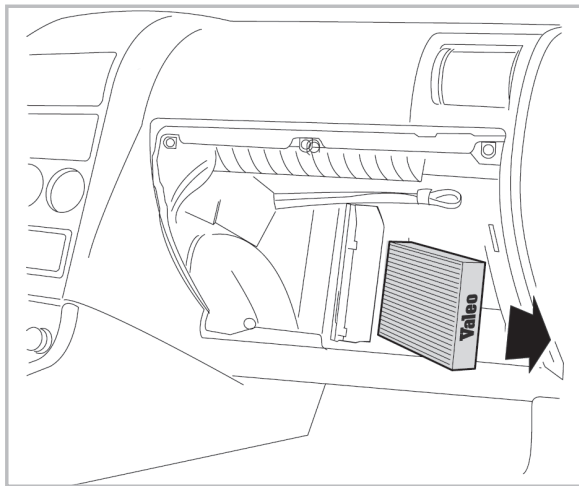

FOR
ALFA ROMEO 159 A/C+ (09/05 >)

PROTECT

combined with
active carbon

715533

FH329

CA

**WANT TO
KNOW MORE?**

www.valeo-techassist.com