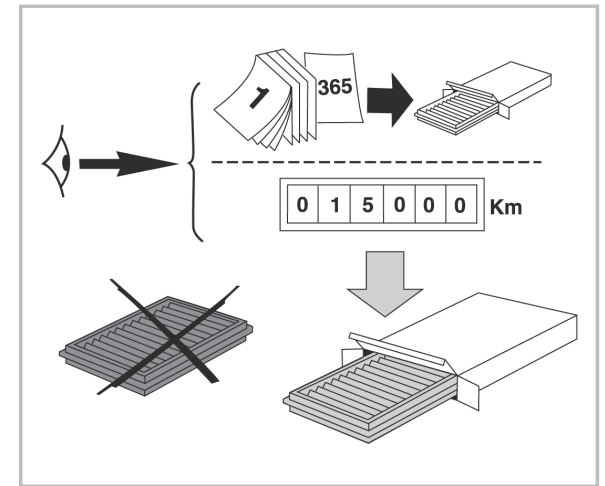

FOR
ALFA ROMEO 159 A/C+ (09/05 >)

PROTECT

combined with
active carbon

715533

FH329

CA

**WANT TO
KNOW MORE?**

www.valeo-techassist.com