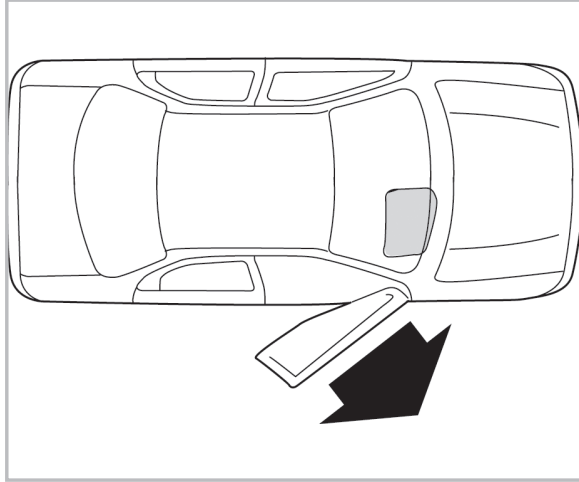

FOR
ALFA ROMEO 159 A/C+ (09/05 >)

PROTECT

combined with
active carbon

715533

FH329

CA

**WANT TO
KNOW MORE?**

www.valeo-techassist.com