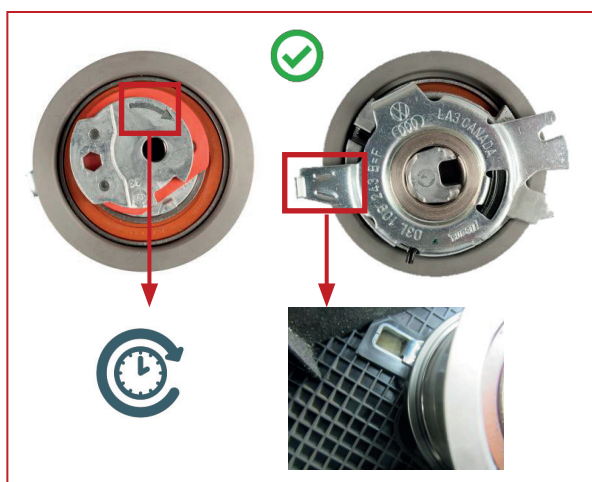

## T43219 – K025649XS / KP25649XS-1

VAG DIESEL 1.2 – 1.6 – 2.0

Litens OE

Gates OE

[Gates T43219](#)