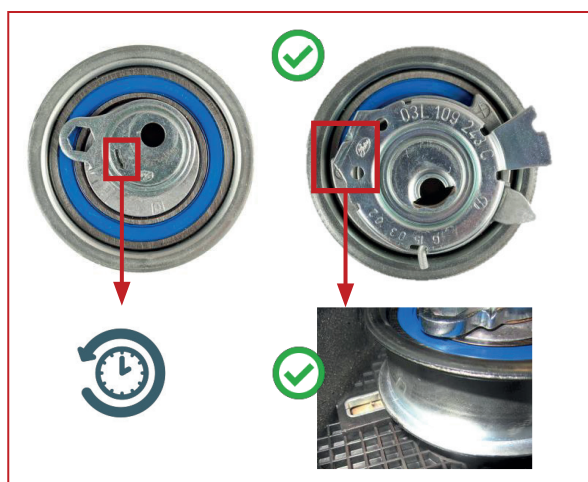

## T43219 – K025649XS / KP25649XS-1

VAG DIESEL 1.2 – 1.6 – 2.0

Litens OE

Gates OE

[Gates T43219](#)