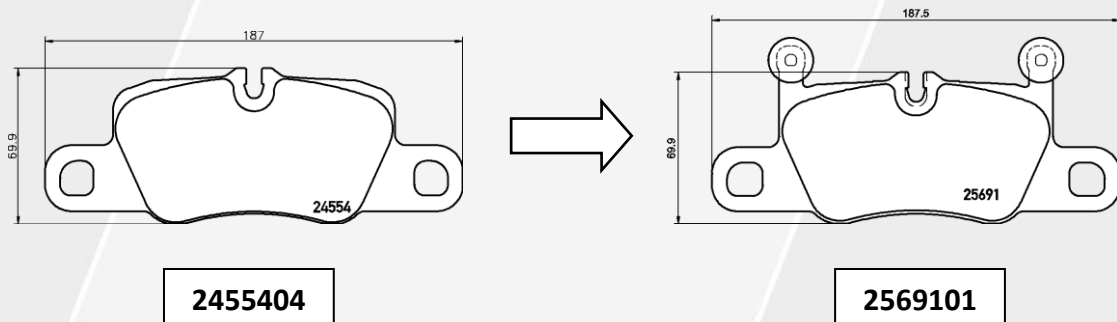

2455404 / 2569101

Porsche have replaced their version of 2455404 by a new part number with counter weights, which corresponds to our 2569101.

Therefore we will also replace 2455404 by 2569101. All vehicles previously linked to 2455404 are now covered by 2569101. With this replacement we ensure to be in line with the OE programme.

As you can see in the diagram below the new reference is equipped with counter weights.

Existing stock can be sold out without any problems.

2455404 / 2569101

Porsche hat die OES Version von 2455404 durch eine neue Version mit Tilgergewichten ersetzt, die unserem Artikel 2569101 entspricht.