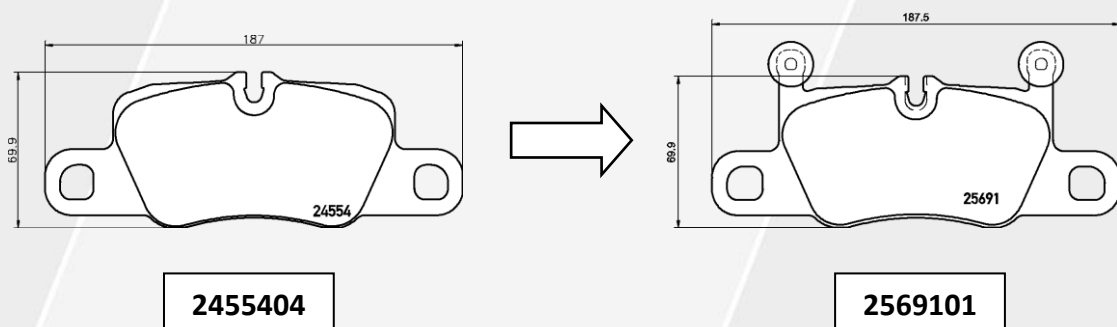

2455404 / 2569101

Porsche hat die OES Version von 2455404 durch eine neue Version mit Tilgergewichten ersetzt, die unserem Artikel 2569101 entspricht.

Daher werden wir 2455404 durch 2569101 ersetzen. Alle Fahrzeuge, die bisher mit 2455404 verknüpft waren, werden nun 2569101 abgedeckt. Mit dieser Ersetzung stellen wir sicher, dass wir weiterhin analog zum OES Programm agieren.

Im unten zu sehenden Bild ist zu erkennen, dass der neue Artikel nun mit Tilgergewichten ausgestattet ist.

Noch existierender Bestand kann ohne Probleme verkauft werden.