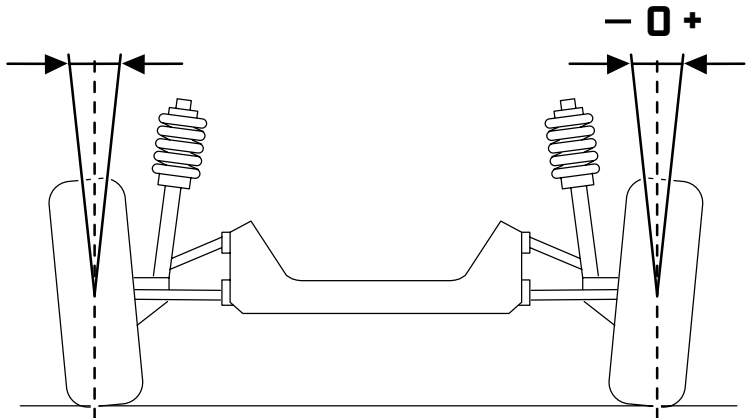

One fits All!

MEYLE no. 316 050 0033/HD | 316 050 0034/HD

Innovative and reinforced design for the
BMW X5 and X6

DRIVER'S BEST FRIEND

MEYLE

1

3

2