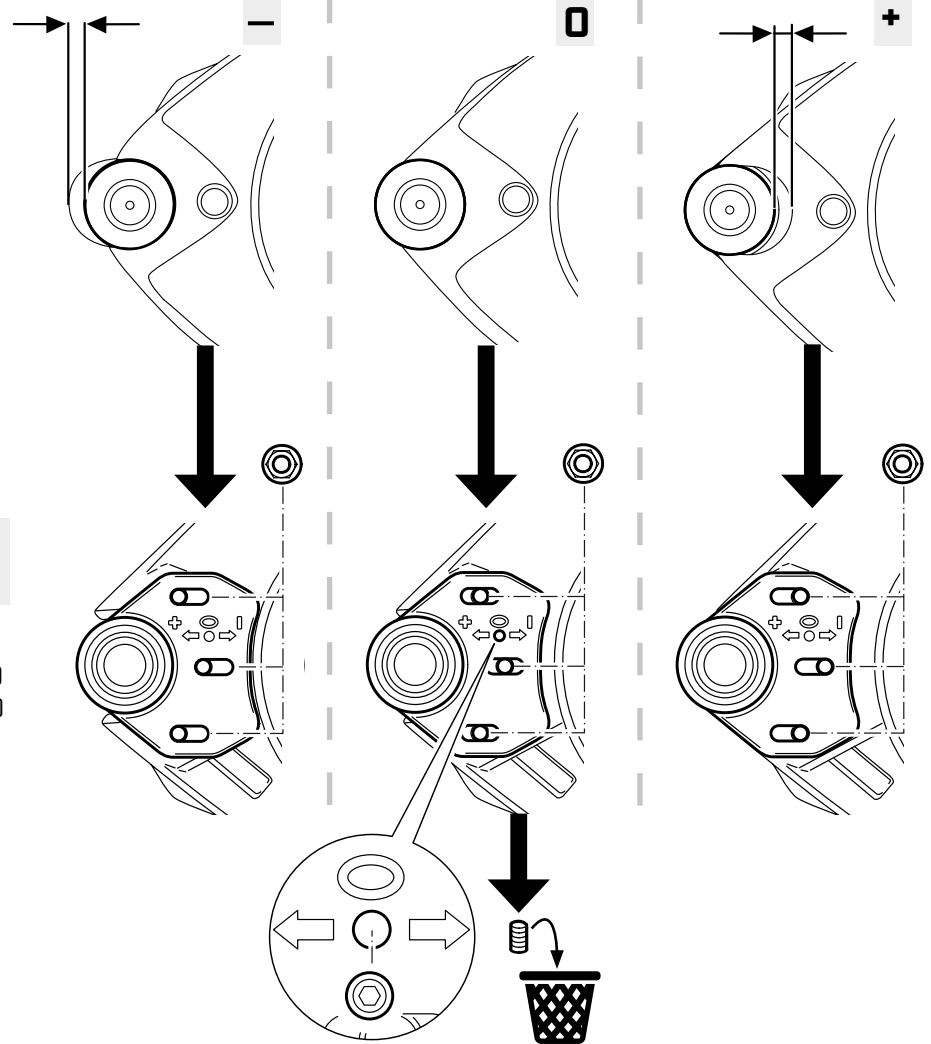

2

OE

BMW
31 12 6 863 335
31 12 6 863 336

BMW
31 12 6 863 785
31 12 6 863 786

BMW
31 12 6 863 333
31 12 6 863 334