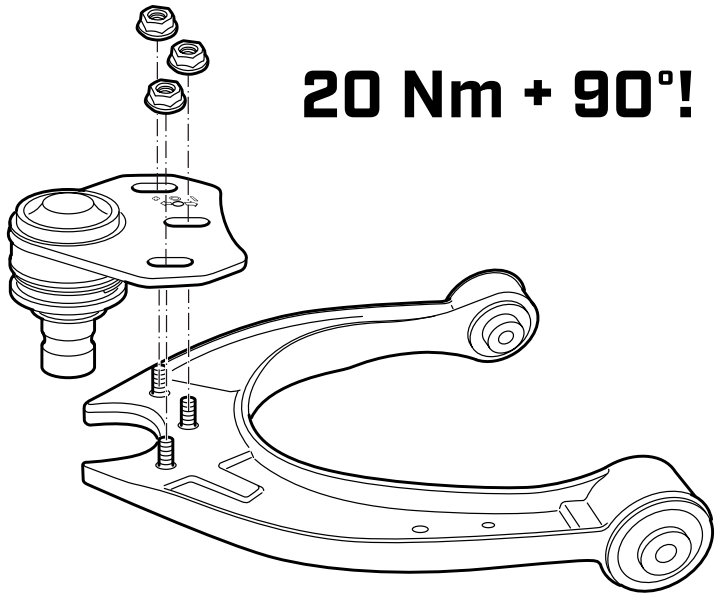

One fits All!

MEYLE no. 316 050 0033/HD | 316 050 0034/HD

Innovative and reinforced design for the
BMW X5 and X6

DRIVER'S BEST FRIEND

MEYLE

1

3

2