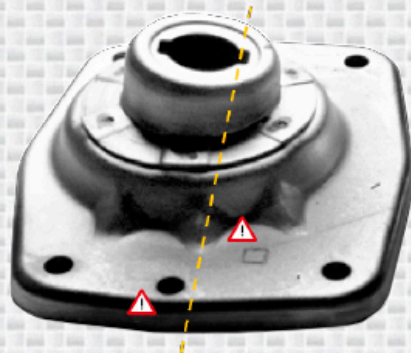

IDENTIFICATION OF LEFT / RIGHT MOUNTING KITS *

Strut-Mate Mounting Kit Citroën, Fiat, Peugeot MK269

FI115EU

Old part number: **MK269**

New part numbers: **MK269R + MK270L**

MK270L
(Left)

MK269R
(Right)

Main visual identification points**

- Position of pins or holes
- Position of text- or other marks
- Angle of the strut mount
- Eccentric position of the center hole
- External shape

* Only the asymmetrical parts of the Mounting Kits are shown.