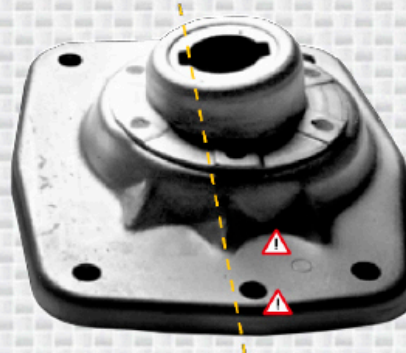

IDENTIFICATION OF LEFT / RIGHT MOUNTING KITS *

Strut-Mate Mounting Kit Citroën, Fiat, Peugeot MK269

FI115EU

Old part number: **MK269**

New part numbers: **MK269R + MK270L**

MK270L
(Left)

MK269R
(Right)

Main visual identification points**

- Position of pins or holes
- Position of text- or other marks
- Angle of the strut mount
- Eccentric position of the center hole
- External shape

* Only the asymmetrical parts of the Mounting Kits are shown.